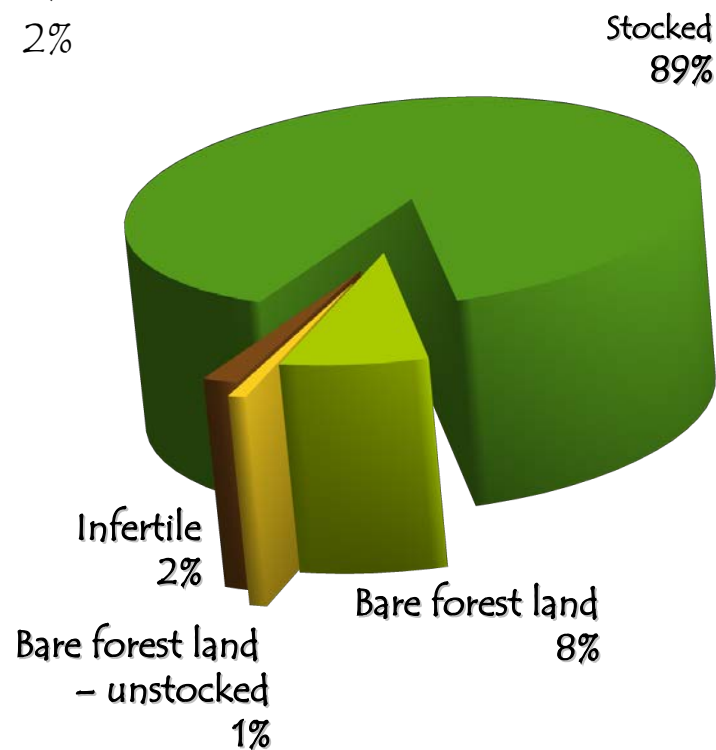

Forest and Forestry In Croatia

ŠUME I ŠUMARSTVO HRVATSKE

Croatia

Croatia is an Adriatic and a Central European country.

It is situated in the three-border area of the Pannonian, Alpine-Adriatic and Adriatic-Mediterranean impacts.

Basic natural geographic units

- | | |
|---|-----|
| 1. Pannonian Plain
(predominantly lowland area in the north) | 55% |
| 2. Dinaric Alps
(montane-alpine belt) | 14% |
| 3. European Mediterranean
(littoral area). | 31% |

Forests and forest land in Croatia

	km ²	
Land area of Croatia	56.594	
Non-forest land	29.707	52%
Forests and forest land	26.887	48%

Forests and forest land

	ha	
Stocked	2.403.000	89%
Bare forest land	208.000	8%
Bare forest land – unstocked	33.000	1%
Infertile	44.000	2%
Total	2.689.000	