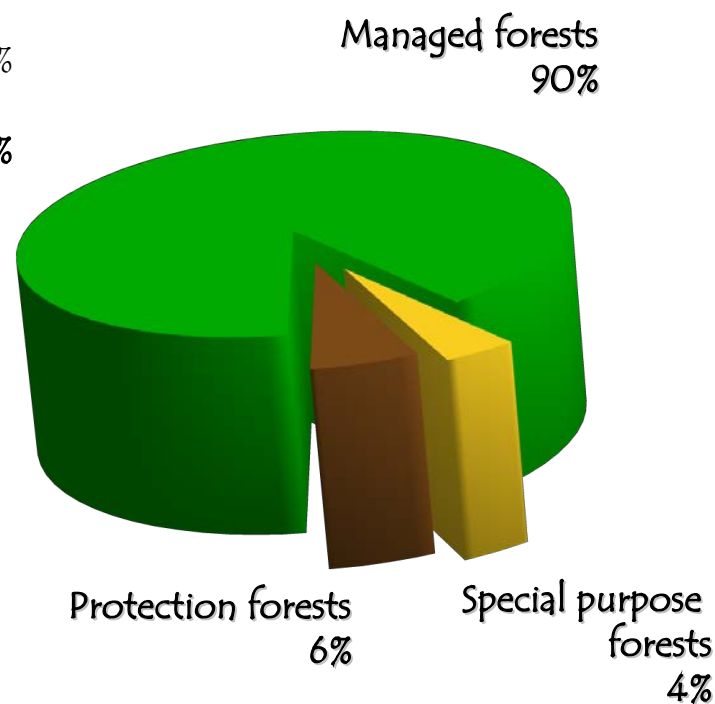

Forests by purpose

	ha	
Managed forests	2 416 000	90%
Protection forests	155 000	6%
Special purpose forests	118 000	4%
Total	2 689 000	100%