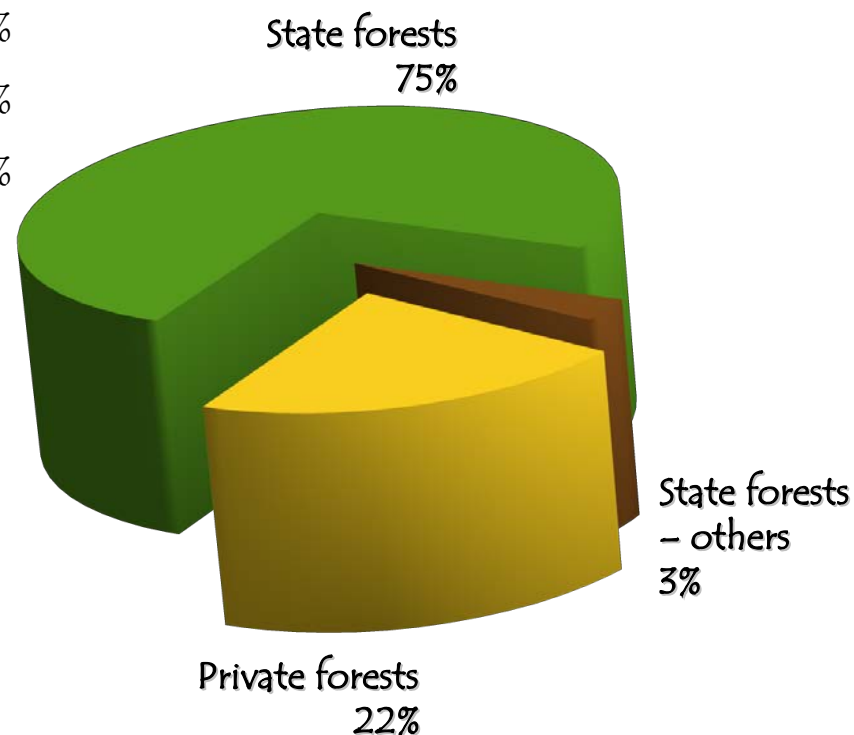

Forest and Forestry In Croatia

ŠUME I ŠUMARSTVO HRVATSKE

Croatia

Croatia is an Adriatic and a Central European country.

It is situated in the three-border area of the Pannonian, Alpine-Adriatic and Adriatic-Mediterranean impacts.

Forests and forest land in Croatia

	km ²	
Land area of Croatia	56.594	
Non-forest land	29.707	52%
Forests and forest land	26.887	48%

Forests and forest land

	ha	
Stocked	2.403.000	89%
Bare forest land	208.000	8%
Bare forest land – unstocked	33.000	1%
Infertile	44.000	2%
Total	2.689.000	

Forests by ownership

	ha	
State forests	2.019.000	75%
State forests – others	88.000	3%
Private forests	582.000	22%
Total	2.689.000	100%

Forests by purpose

	ha	
Managed forests	2 416 000	90%
Protection forests	155 000	6%
Special purpose forests	118 000	4%
Total	2 689 000	100%