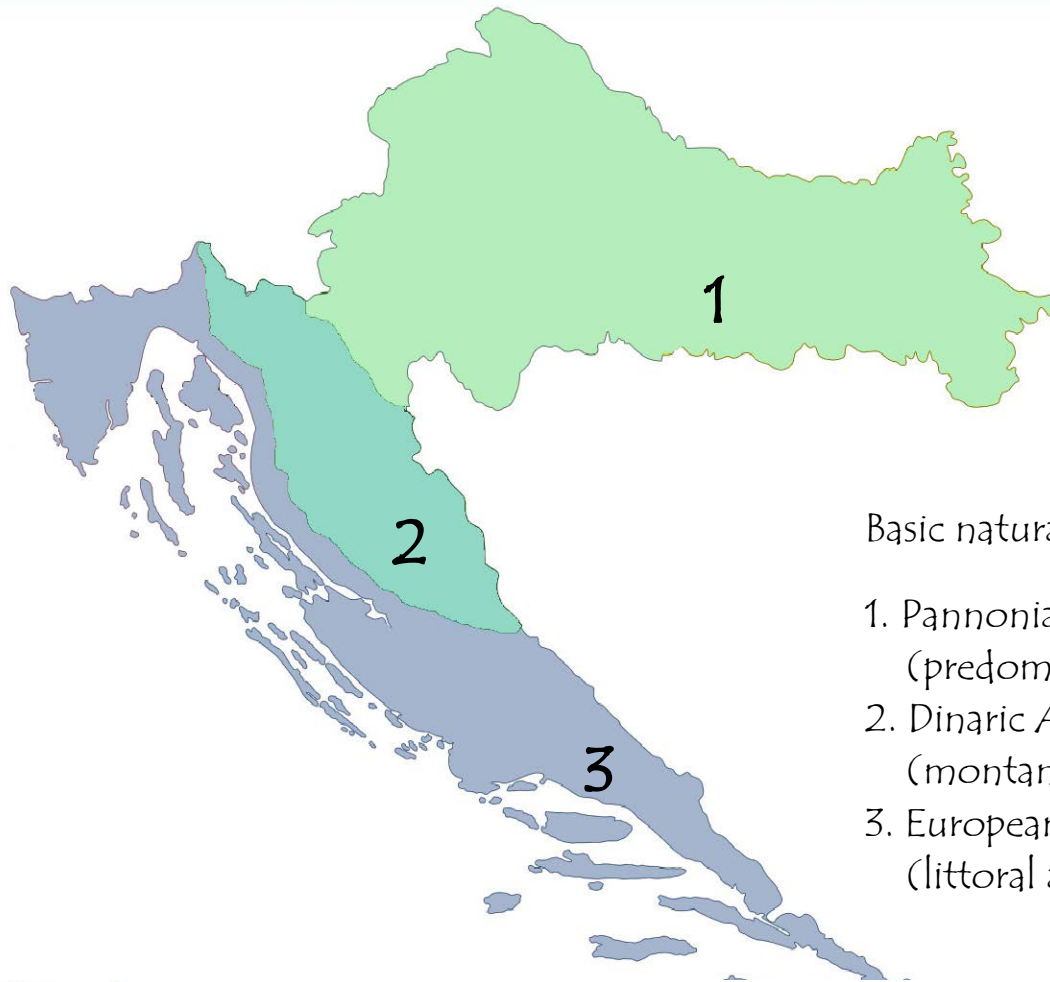

Forest and Forestry In Croatia

ŠUME I ŠUMARSTVO HRVATSKE

Croatia

Croatia is an Adriatic and a Central European country.

It is situated in the three-border area of the Pannonian, Alpine-Adriatic and Adriatic-Mediterranean impacts.

Basic natural geographic units

- | | |
|---|-----|
| 1. Pannonian Plain
(predominantly lowland area in the north) | 55% |
| 2. Dinaric Alps
(montane-alpine belt) | 14% |
| 3. European Mediterranean
(littoral area). | 31% |

Forests and forest land in Croatia

	km ²	
Land area of Croatia	56.594	
Non-forest land	29.707	52%
Forests and forest land	26.887	48%

Forests and forest land

	ha	
Stocked	2.403.000	89%
Bare forest land	208.000	8%
Bare forest land – unstocked	33.000	1%
Infertile	44.000	2%
Total	2.689.000	