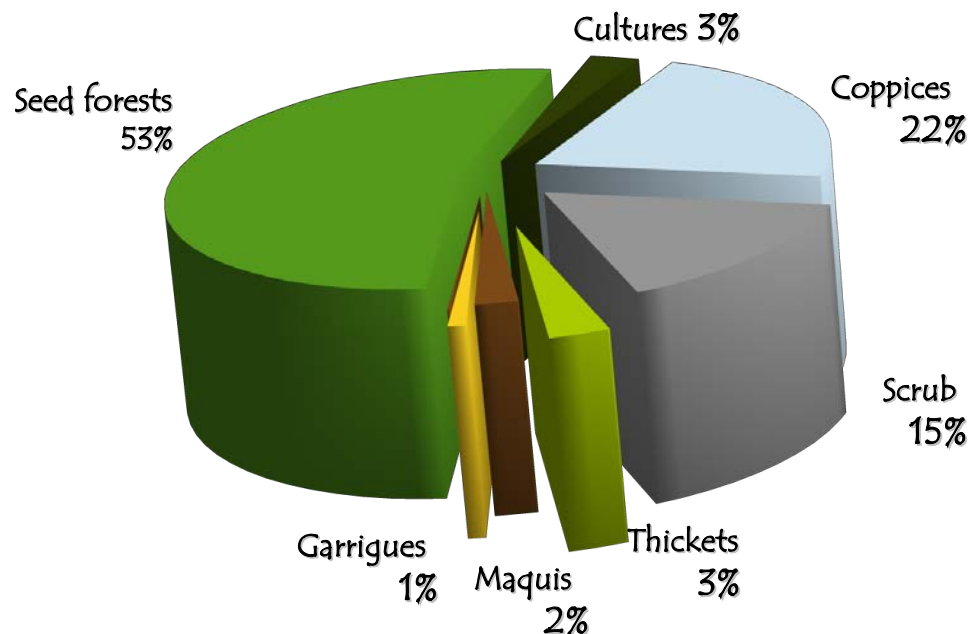

Forests by ownership

	ha	
State forests	2.019.000	75%
State forests – others	88.000	3%
Private forests	582.000	22%
Total	2.689.000	100%

Forests by purpose

	ha	
Managed forests	2 416 000	90%
Protection forests	155 000	6%
Special purpose forests	118 000	4%
Total	2 689 000	100%

Forest by silvicultural form

	Seed forests	Cultures	Coppices	Scrub	Thickets	Maquis	Garrigues	Plantations	Total
Managed forests	1.161.000	60.000	500.000	308.000	71.000	48.000	19.000	2.000	2.169.000
Protection forests	47.000	6.000	29.000	37.000	4.000	5.000	3.000	0	131.000
Special purpose forests	76.000	4.000	5.000	15.000	0	2.000	1.000	0	103.000
Total	1.284.000	70.000	534.000	359.000	76.000	55.000	23.000	2.000	2.403.000