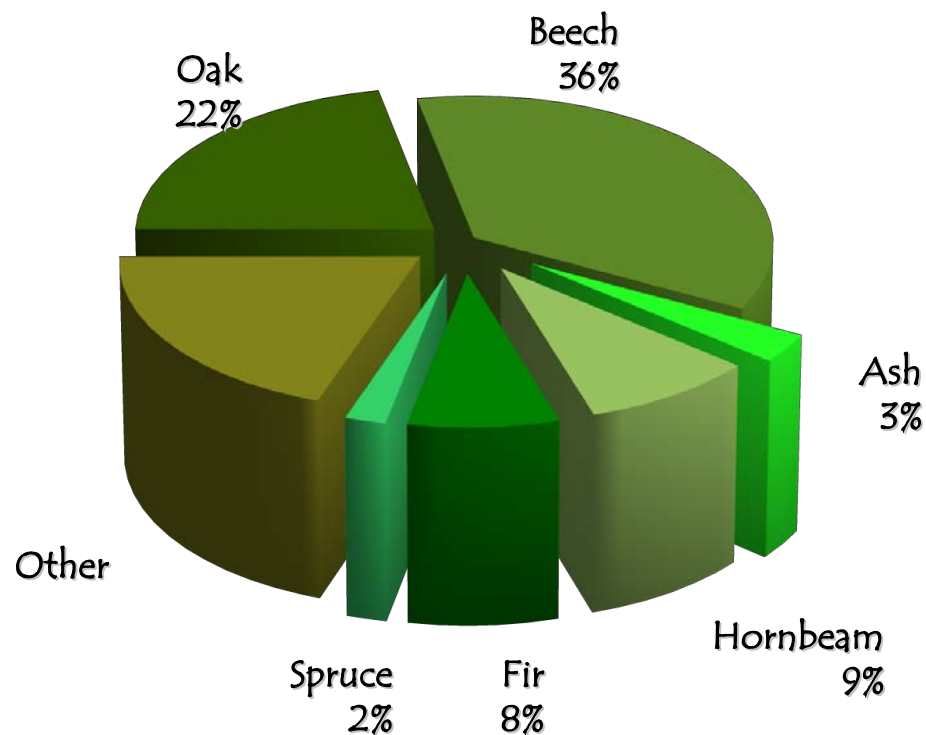

Growing stock

	m³	
Oak	87.050.000	22%
Beech	143.345.000	36%
Ash	12.762.000	3%
Hornbeam	36.340.000	9%
Fir	31.406.000	8%
Spruce	8.549.000	2%
Other	78.512.000	20%
Total	397.964.000